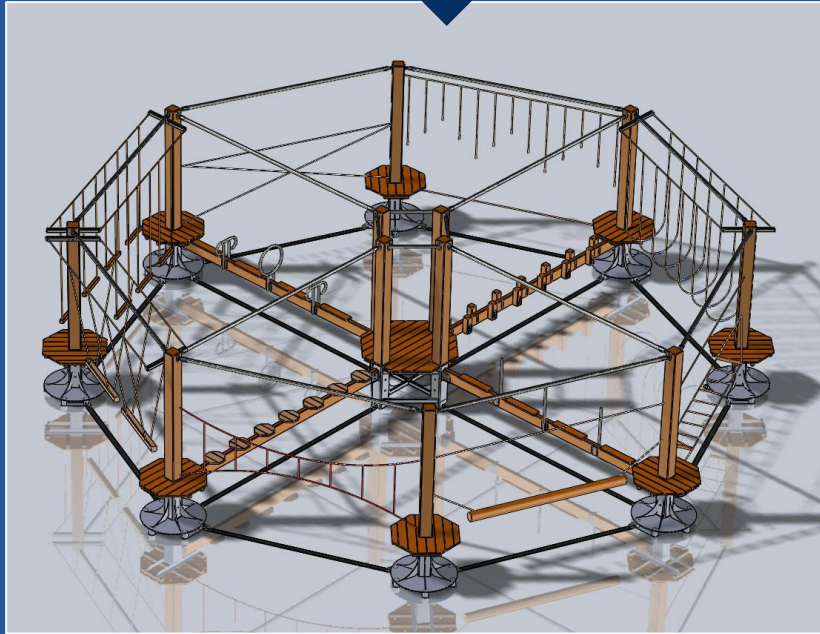

- 3 standard heights 1 or 2 levels
- 3 standard lengths 4,5 m, 5 m or 6 m
- Expandable to the future
- Continuous belay system on structure
- Selfstanding structure

**A
&
P**
PROJECTS

www.ap-projects.be
www.ap-projects.be

MAKING OUR **GLOBE**

INTO ONE **BIG ATTRACTION**

Inspiration
F4

• Pop Up – low - kids adventure ropes

A Pop up kids adventure structure
Octagonal structure

- 1 standard height
- 1 standard length 4,5 m
- No belay system on structure
- Selfstanding structure
- Transportable structure

AP
&
PROJECTS

www.ap-projects.be
www.ap-projects.de

PROJECTS

MAKING OUR **GLOBE**

INTO ONE **BIG ATTRACTION**

Inspiration
F5

• Pop-Up Truss Ropes

A Pop up high rope park in a truss structure

- Adjustable height
- Adjustable obstacle lengths
- Belay system on structure
- Selfstanding structure
- Transportable structure

AP
&
PROJECTS

www.ap-projects.be
www.ap-projects.be

MAKING OUR **GLOBE**

INTO ONE **BIG ATTRACTION**