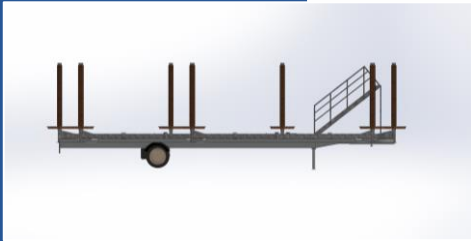

Inspiration
F2

• Rope Park Trailer semi version

A mobile Rope park on a semi trailer, for youngsters and adults.

- Semi version 7000 kg
- Semi light truck pulled semi trailer
- 12 obstacles, platform height 3m
- Fully hydraulically adjustable
- Capacity 24 pers.

AP
&
PROJECTS

www.ap-projects.be
www.ap-projects.be

PROJECTS

MAKING OUR **GLOBE**
INTO ONE **BIG ATTRACTION**