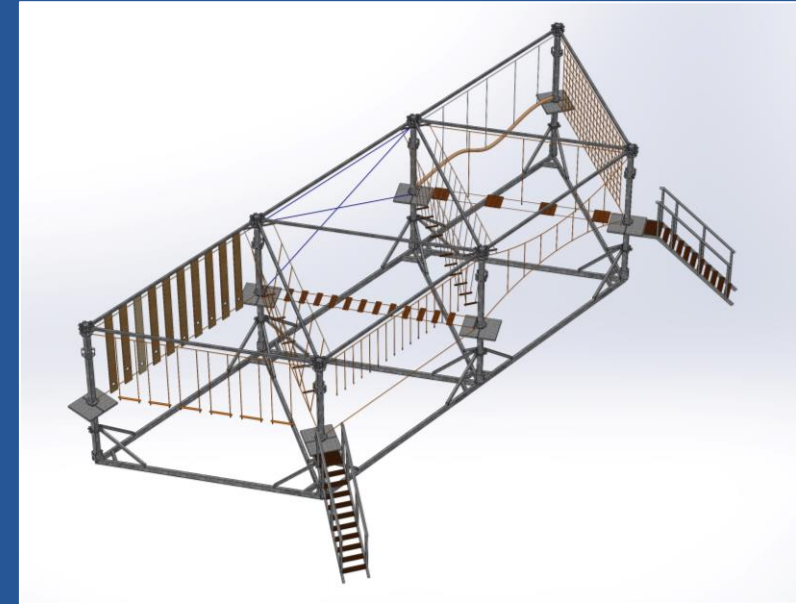

AP
&
PROJECTS

www.ap-projects.be
www.ap-projects.be

PROJECTS

MAKING OUR **GLOBE**
INTO ONE **BIG ATTRACTION**

Inspiration
F3

• Pop Up self-standing High Ropes

A Pop up modular Rope park.
Available for kids, youngsters and adults.

- 3 standard heights 1 or 2 levels
- 3 standard lengths 4,5 m, 5 m or 6 m
- Expandable to the future
- Continuous belay system on structure
- Selfstanding structure

**A
&
P**
PROJECTS

www.ap-projects.be
www.ap-projects.be

MAKING OUR **GLOBE**

INTO ONE **BIG ATTRACTION**

Inspiration
F4

• Pop Up – low - kids adventure ropes

A Pop up kids adventure structure
Octagonal structure

- 1 standard height
- 1 standard length 4,5 m
- No belay system on structure
- Selfstanding structure
- Transportable structure