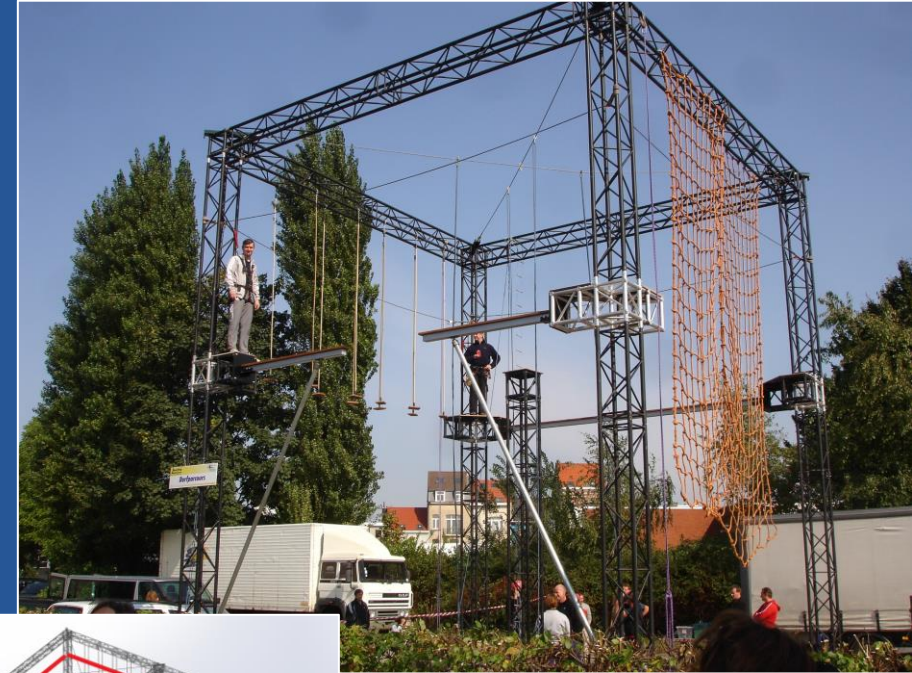

Inspiration
F5

• Pop-Up Truss Ropes

A Pop up high rope park in a truss structure

- Adjustable height
- Adjustable obstacle lengths
- Belay system on structure
- Selfstanding structure
- Transportable structure

AP
&
PROJECTS

www.ap-projects.be
www.ap-projects.be

MAKING OUR **GLOBE**

INTO ONE **BIG ATTRACTION**