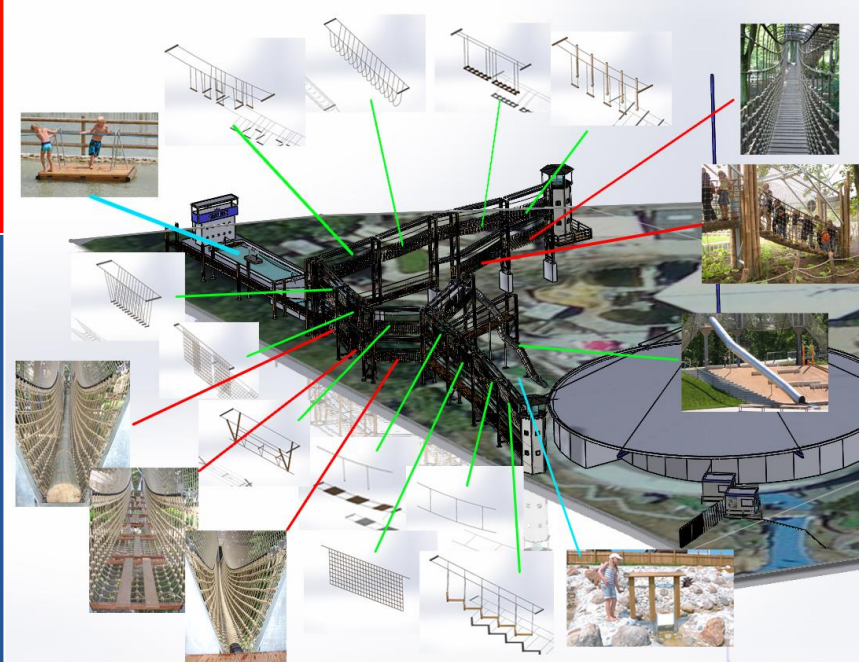

Proposition 3 playarea

AP
&
PROJECTS

www.ap-projects.be
www.ap-projects.be

MAKING OUR **GLOBE**
INTO ONE **BIG ATTRACTION**