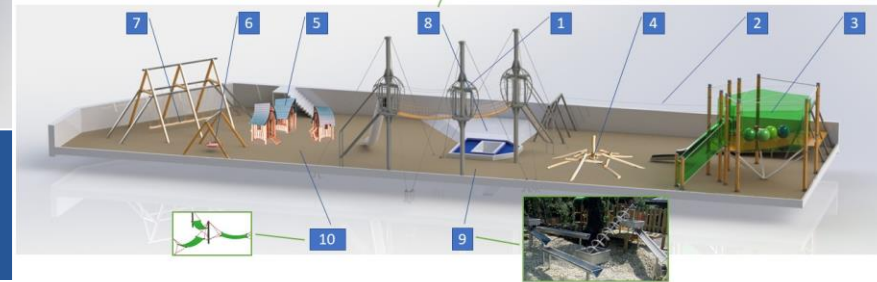

Proposition 3 playarea

AP
&
PROJECTS

www.ap-projects.be
www.ap-projects.be

MAKING OUR **GLOBE**
INTO ONE **BIG ATTRACTION**