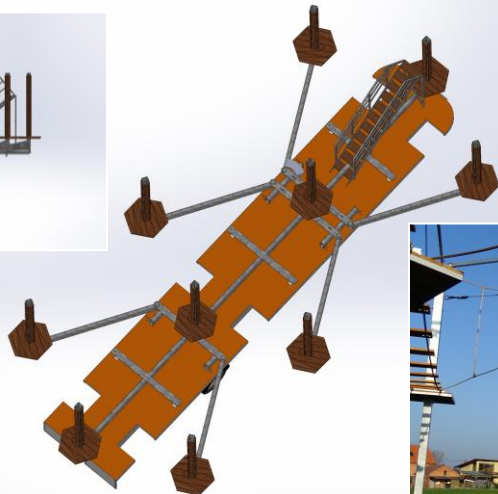

Inspiration
F2

• Rope Park Trailer semi version

A mobile Rope park on a semi trailer, for youngsters and adults.

- Semi version 7000 kg
- Semi light truck pulled semi trailer
- 12 obstacles, platform height 3m
- Fully hydraulically adjustable
- Capacity 24 pers.

AP
&
PROJECTS

www.ap-projects.be
www.ap-projects.be

PROJECTS

MAKING OUR **GLOBE**
INTO ONE **BIG ATTRACTION**