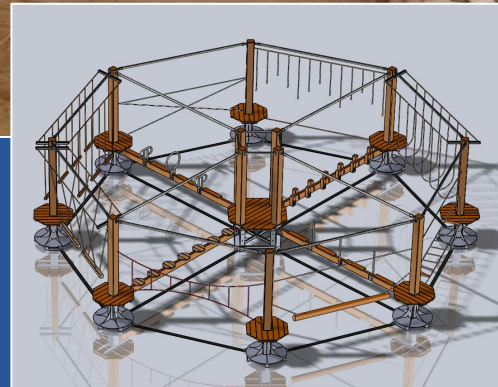

AP
&
PROJECTS

www.ap-projects.be
www.ap-projects.be

MAKING OUR **GLOBE**
INTO ONE **BIG ATTRACTION**

• Temporary structures / pop up installations – in- & outdoor

Activities for temporary events,

1. Rope Park Trailer light version
2. Rope Park Trailer Semi version
3. Pop Up self-standing High Ropes.
4. Pop Up kids low ropes
5. Pop-Up Truss Ropes