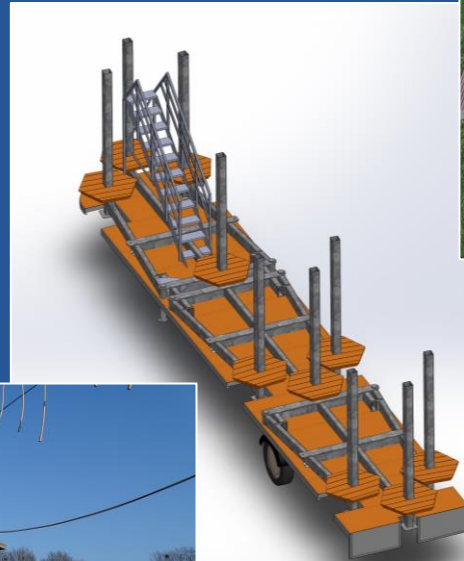

- Light version 3500 kg
- Car pulled trailer
- 8 obstacles, platform height 3m
- Fully hydraulically adjustable
- Capacity 16 pers.

AP
&
PROJECTS

www.ap-projects.be
www.ap-projects.de

PROJECTS

MAKING OUR **GLOBE**

INTO ONE **BIG ATTRACTION**

Inspiration
F2

• Rope Park Trailer semi version

A mobile Rope park on a semi trailer, for youngsters and adults.

- Semi version 7000 kg
- Semi light truck pulled semi trailer
- 12 obstacles, platform height 3m
- Fully hydraulically adjustable
- Capacity 24 pers.