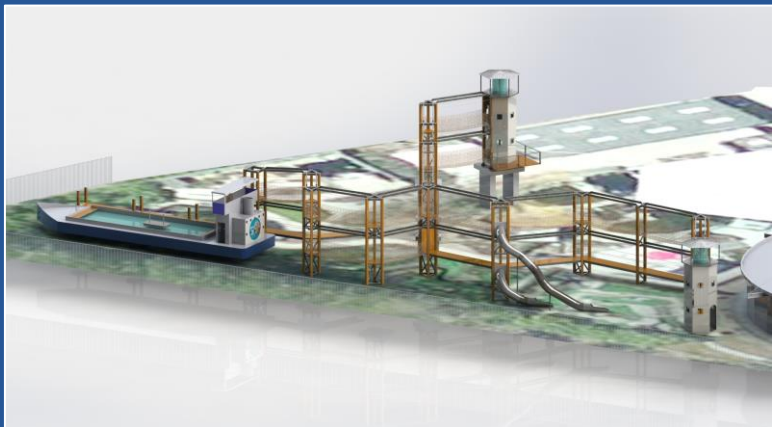

Proposition 3 playarea

AP
&
PROJECTS

www.ap-projects.be
www.ap-projects.be

MAKING OUR **GLOBE**
INTO ONE **BIG ATTRACTION**