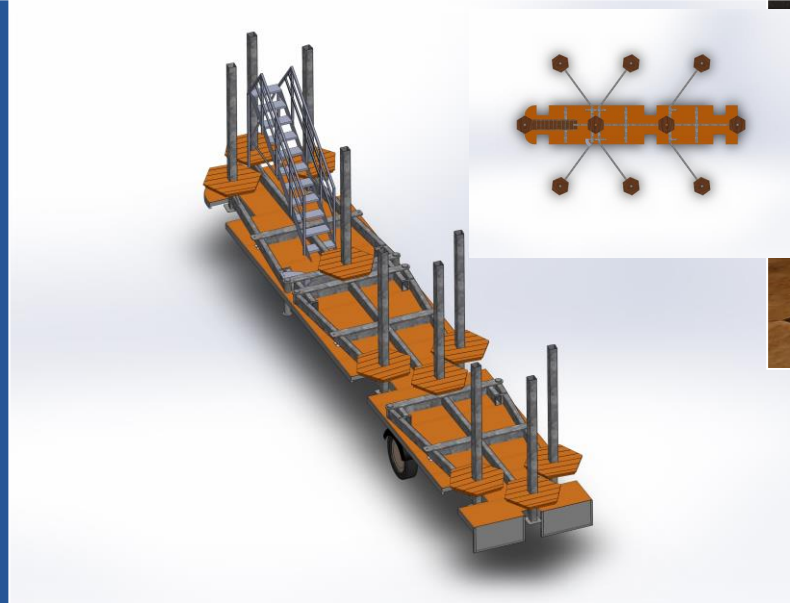

AP
&
PROJECTS

www.ap-projects.be
www.ap-projects.be

MAKING OUR **GLOBE**
INTO ONE **BIG ATTRACTION**

• Temporary structures / pop up installations – in- & outdoor

Activities for temporary events,

1. Rope Park Trailer light version
2. Rope Park Trailer Semi version
3. Pop Up self-standing High Ropes.
4. Pop Up kids low ropes
5. Pop-Up Truss Ropes