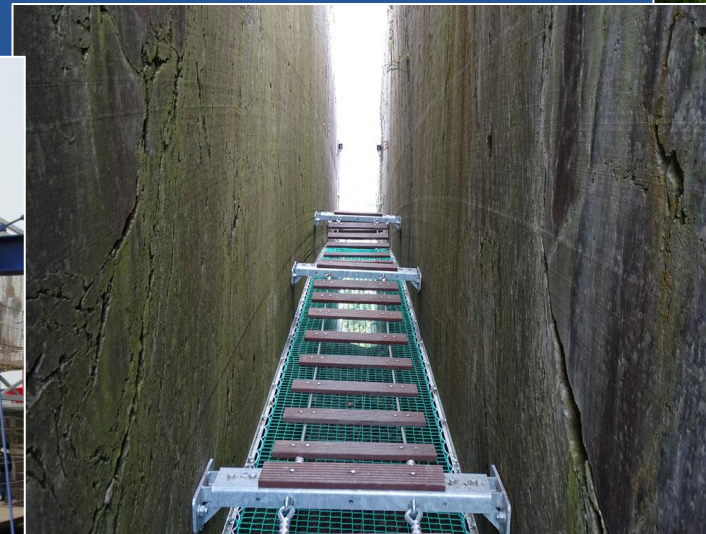

Activities for the big crowd, no lifelines or extra safety devices. Adventure sceneries.

1. Suspending bridges
2. Suspending high ropes in net tunnels
3. Adventure trails / suspending fear tracks
4. Towers