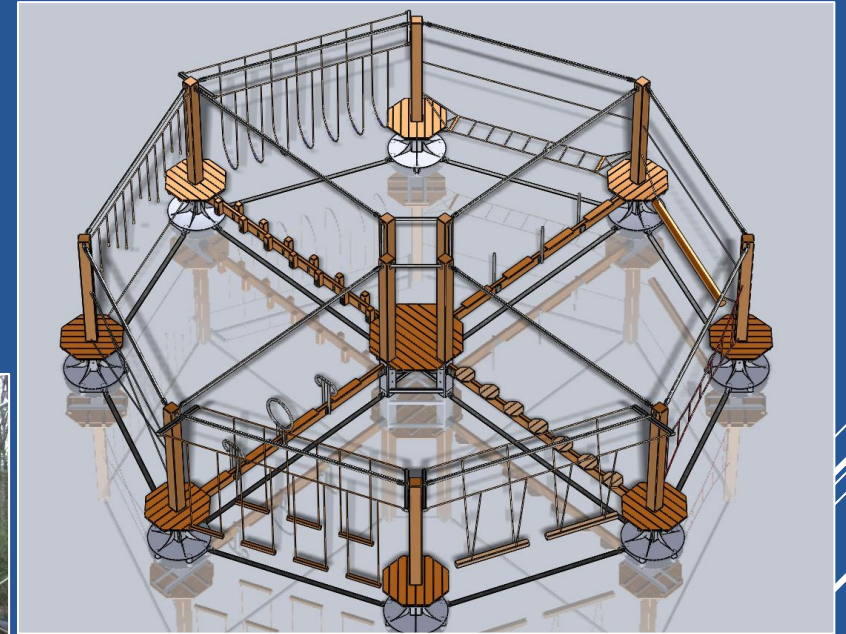

- 3 standard heights 1 or 2 levels
- 3 standard lengths 4,5 m, 5 m or 6 m
- Expandable to the future
- Continuous belay system on structure
- Selfstanding structure

**A
&
P**
PROJECTS

www.ap-projects.be
www.ap-projects.be

MAKING OUR **GLOBE**

INTO ONE **BIG ATTRACTION**

Inspiration
F4

• Pop Up – low - kids adventure ropes

A Pop up kids adventure structure
Octagonal structure

- 1 standard height
- 1 standard length 4,5 m
- No belay system on structure
- Selfstanding structure
- Transportable structure

AP
&
PROJECTS

www.ap-projects.be
www.ap-projects.de

PROJECTS

MAKING OUR **GLOBE**

INTO ONE **BIG ATTRACTION**

Inspiration
F5

• Pop-Up Truss Ropes

A Pop up high rope park in a truss structure

- Adjustable height
- Adjustable obstacle lengths
- Belay system on structure
- Selfstanding structure
- Transportable structure

AP
&
PROJECTS

www.ap-projects.be
www.ap-projects.be

MAKING OUR **GLOBE**

INTO ONE **BIG ATTRACTION**