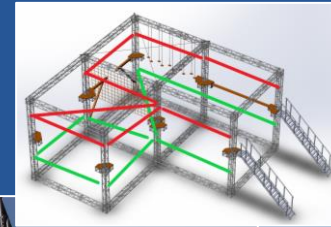

AP
&
PROJECTS

www.ap-projects.be
www.ap-projects.be

MAKING OUR **GLOBE**
INTO ONE **BIG ATTRACTION**

• Temporary structures / pop up installations – in- & outdoor

Activities for temporary events,

1. Rope Park Trailer light version
2. Rope Park Trailer Semi version
3. Pop Up self-standing High Ropes.
4. Pop Up kids low ropes
5. Pop-Up Truss Ropes