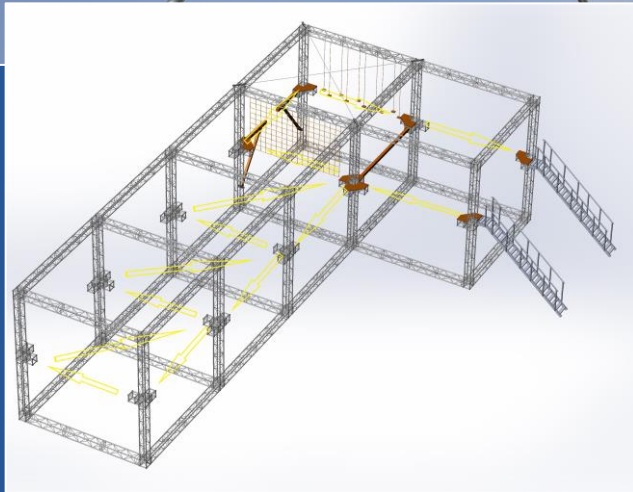

MAKING OUR **GLOBE**

INTO ONE **BIG ATTRACTION**

Inspiration
F4

• Pop Up – low - kids adventure ropes

A Pop up kids adventure structure
Octagonal structure

- 1 standard height
- 1 standard length 4,5 m
- No belay system on structure
- Selfstanding structure
- Transportable structure

AP
&
PROJECTS

www.ap-projects.be
www.ap-projects.de

PROJECTS

MAKING OUR **GLOBE**

INTO ONE **BIG ATTRACTION**

Inspiration
F5

• Pop-Up Truss Ropes

A Pop up high rope park in a truss structure

- Adjustable height
- Adjustable obstacle lengths
- Belay system on structure
- Selfstanding structure
- Transportable structure

AP
&
PROJECTS

www.ap-projects.be
www.ap-projects.be

MAKING OUR **GLOBE**

INTO ONE **BIG ATTRACTION**